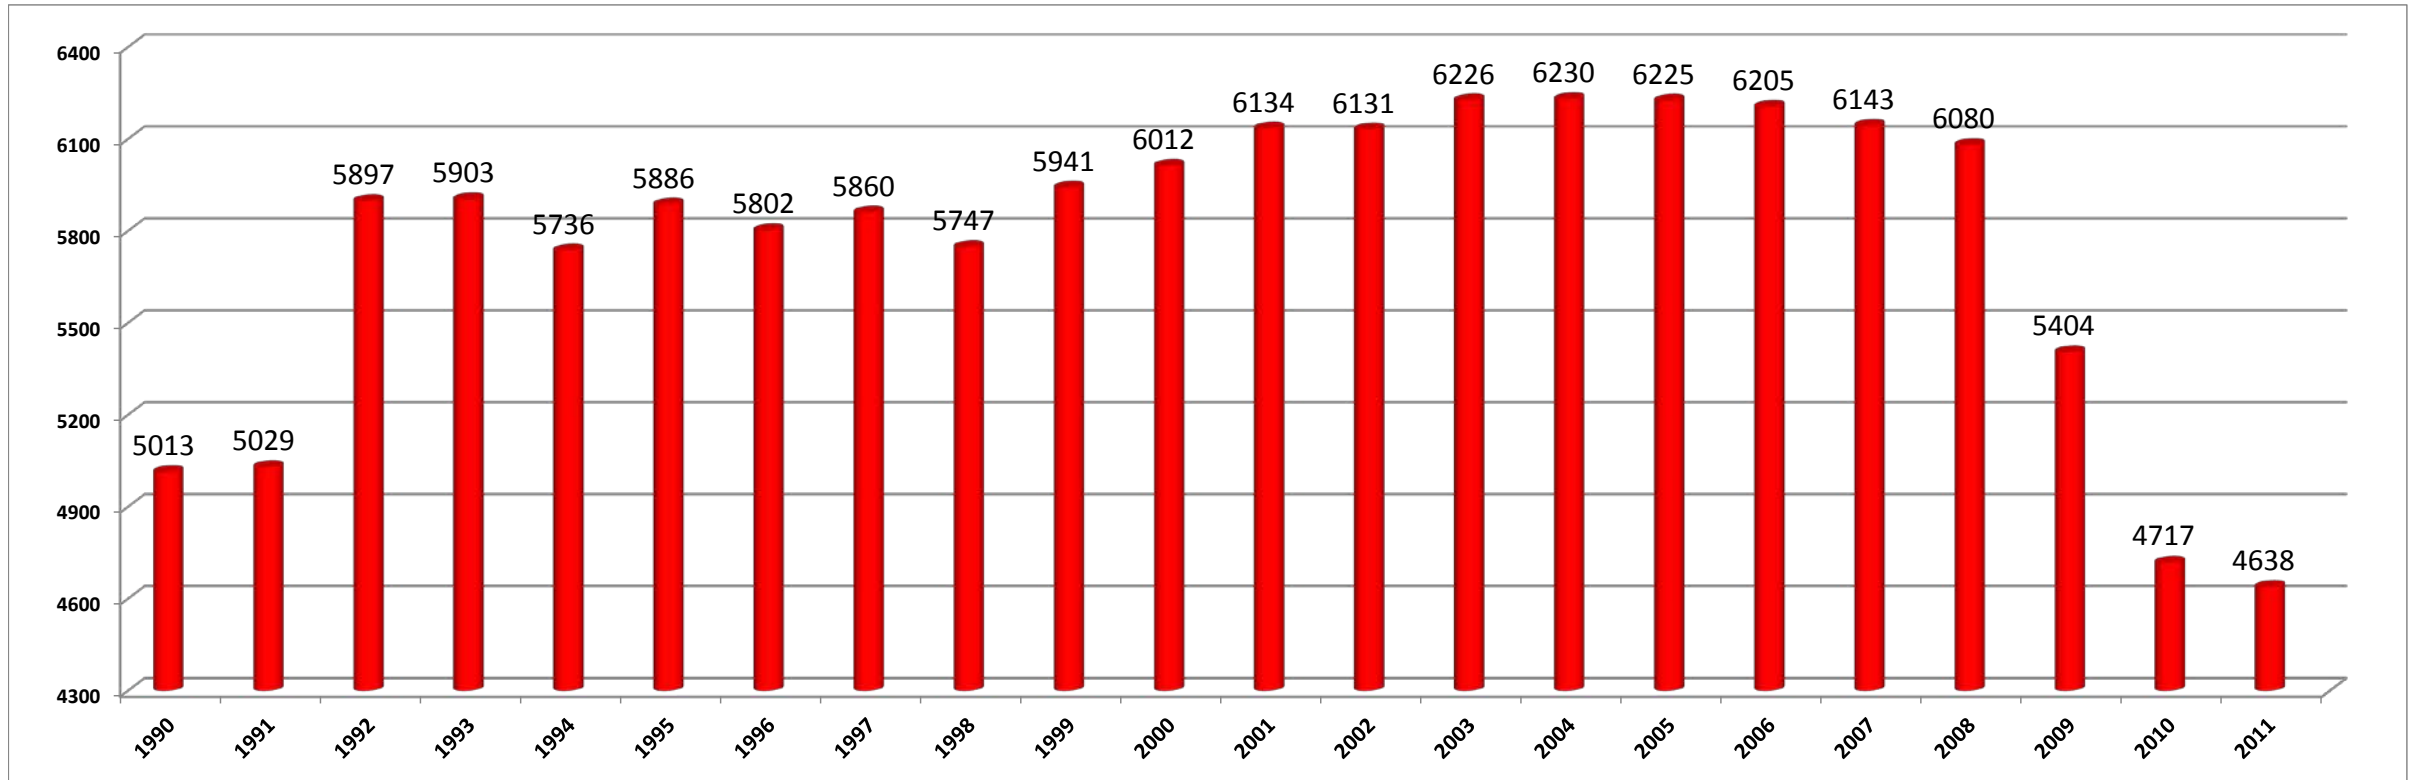

HAMILTON COUNTY POSITIONS MINUS AUDITOR'S

7.5% REDUCTION IN FTE'S