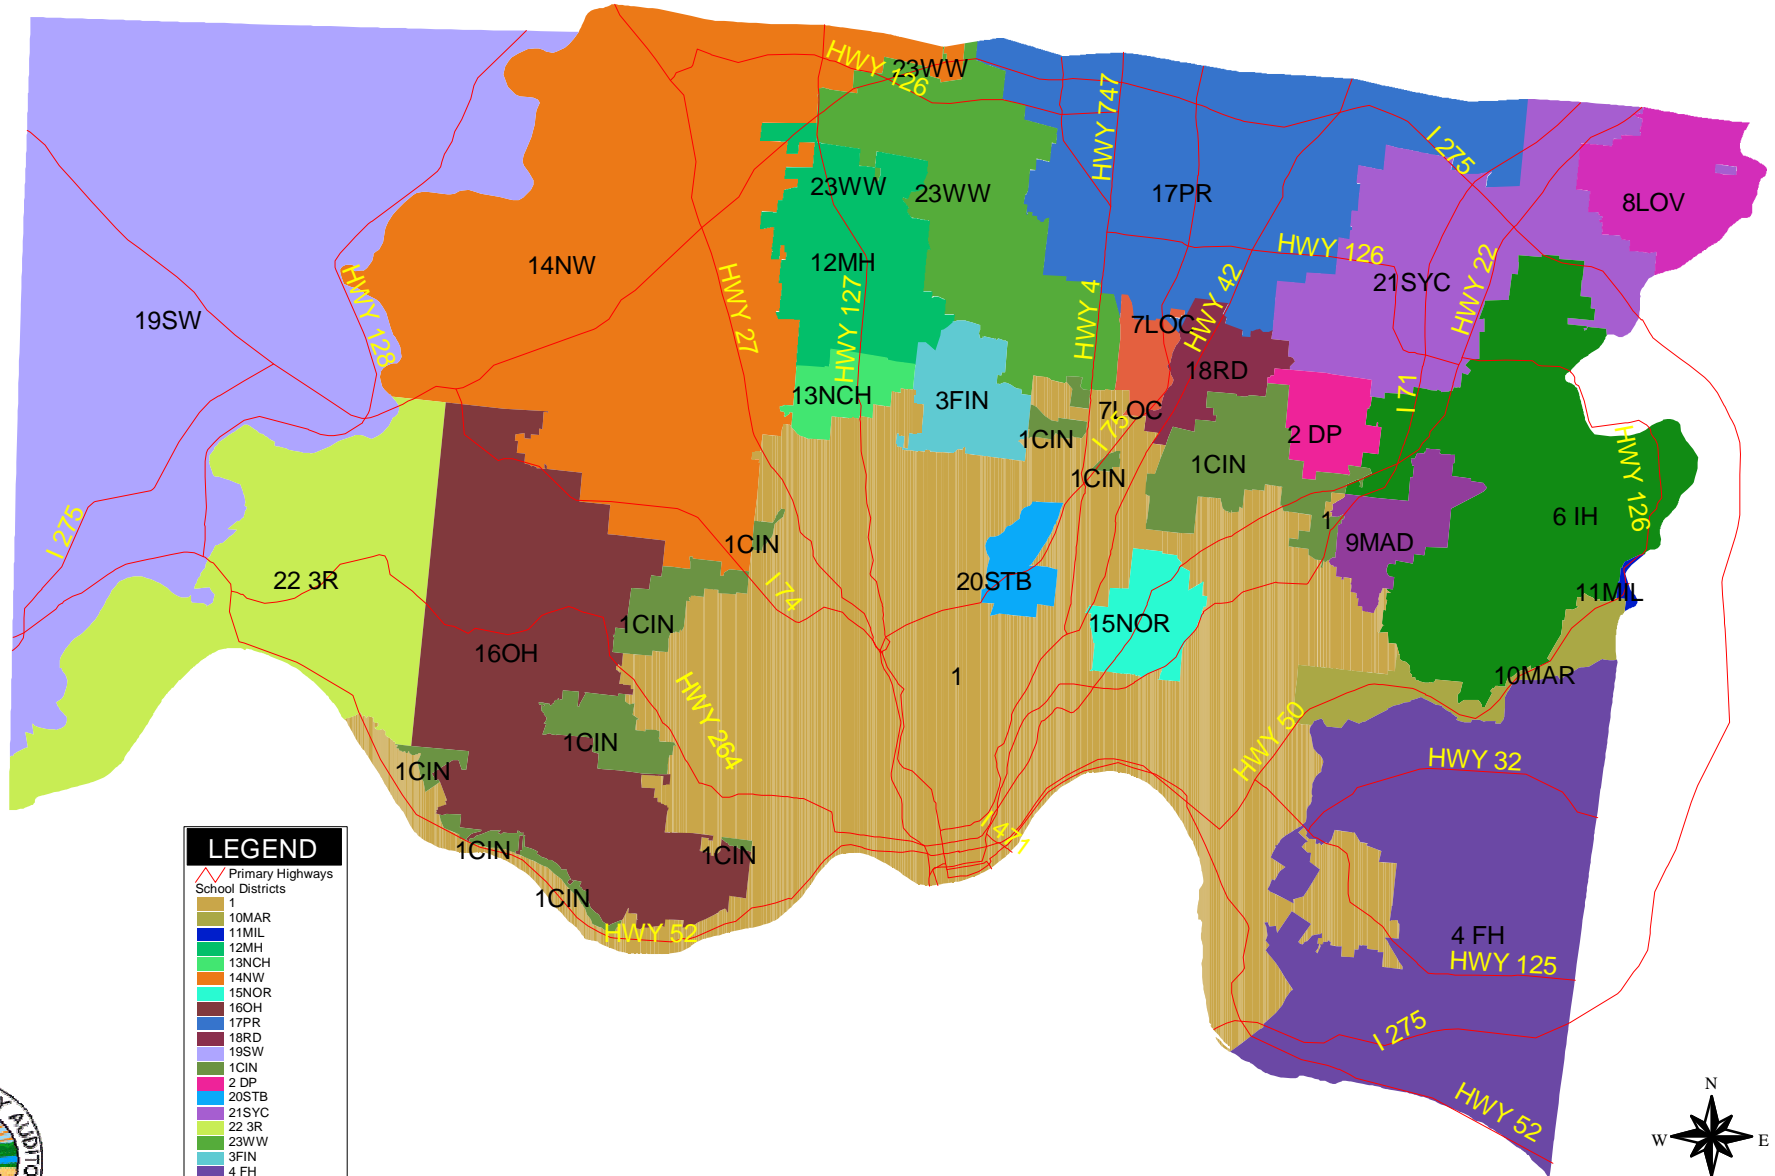

SCHOOL DISTRICTS

in Hamilton County, Ohio

LEGEND

- Primary Highways
- School Districts
- 1
- 10MAR
- 11MIL
- 12MH
- 13NCH
- 14NW
- 15NOR
- 16OH
- 17PR
- 18RD
- 19SW
- 1CIN
- 2 DP
- 20STB
- 21SYC
- 22 3R
- 23WW
- 3FIN
- 4 FH
- 6 IH
- 7LOC
- 8LOV
- 9MAD

1	Cin	Cincinnati
2	Dp	Deer Park
3	Fin	Finneytown
4	Fh	Forest Hills
6	Ih	Indian Hill
7	Loc	Lockland
8	Lov	Loveland
9	Mad	Maderia
10	Mar	Mariemont
11	Mil	Milford
12	Mh	Mount Healthy
13	Nch	North College Hill
14	Nw	Northwest
15	Nor	Norwood
16	Oh	Oak Hills
17	Pr	Princeton
18	Rd	Reading
19	Sw	Southwest
20	Stb	St. Bernard
21	Syc	Sycamore
22	3r	Three Rivers
23	WW	Winton Woods